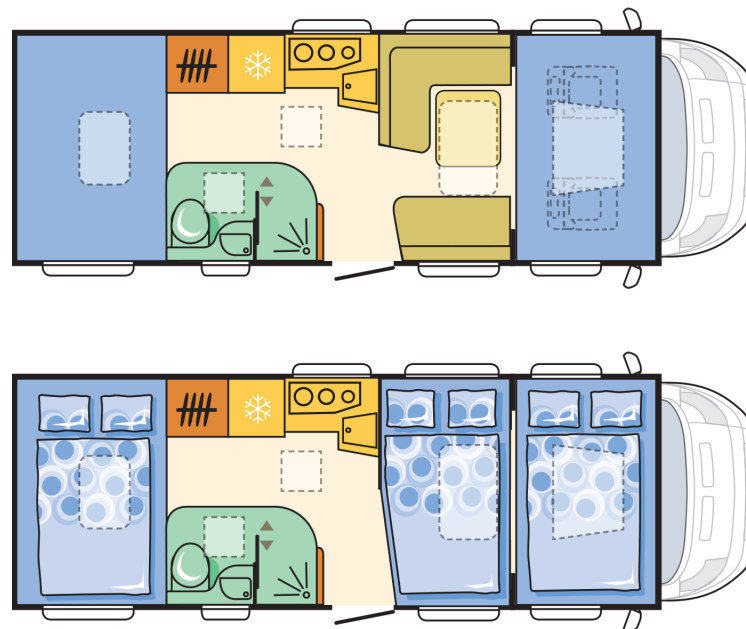

Coral XI Plus 670 SP